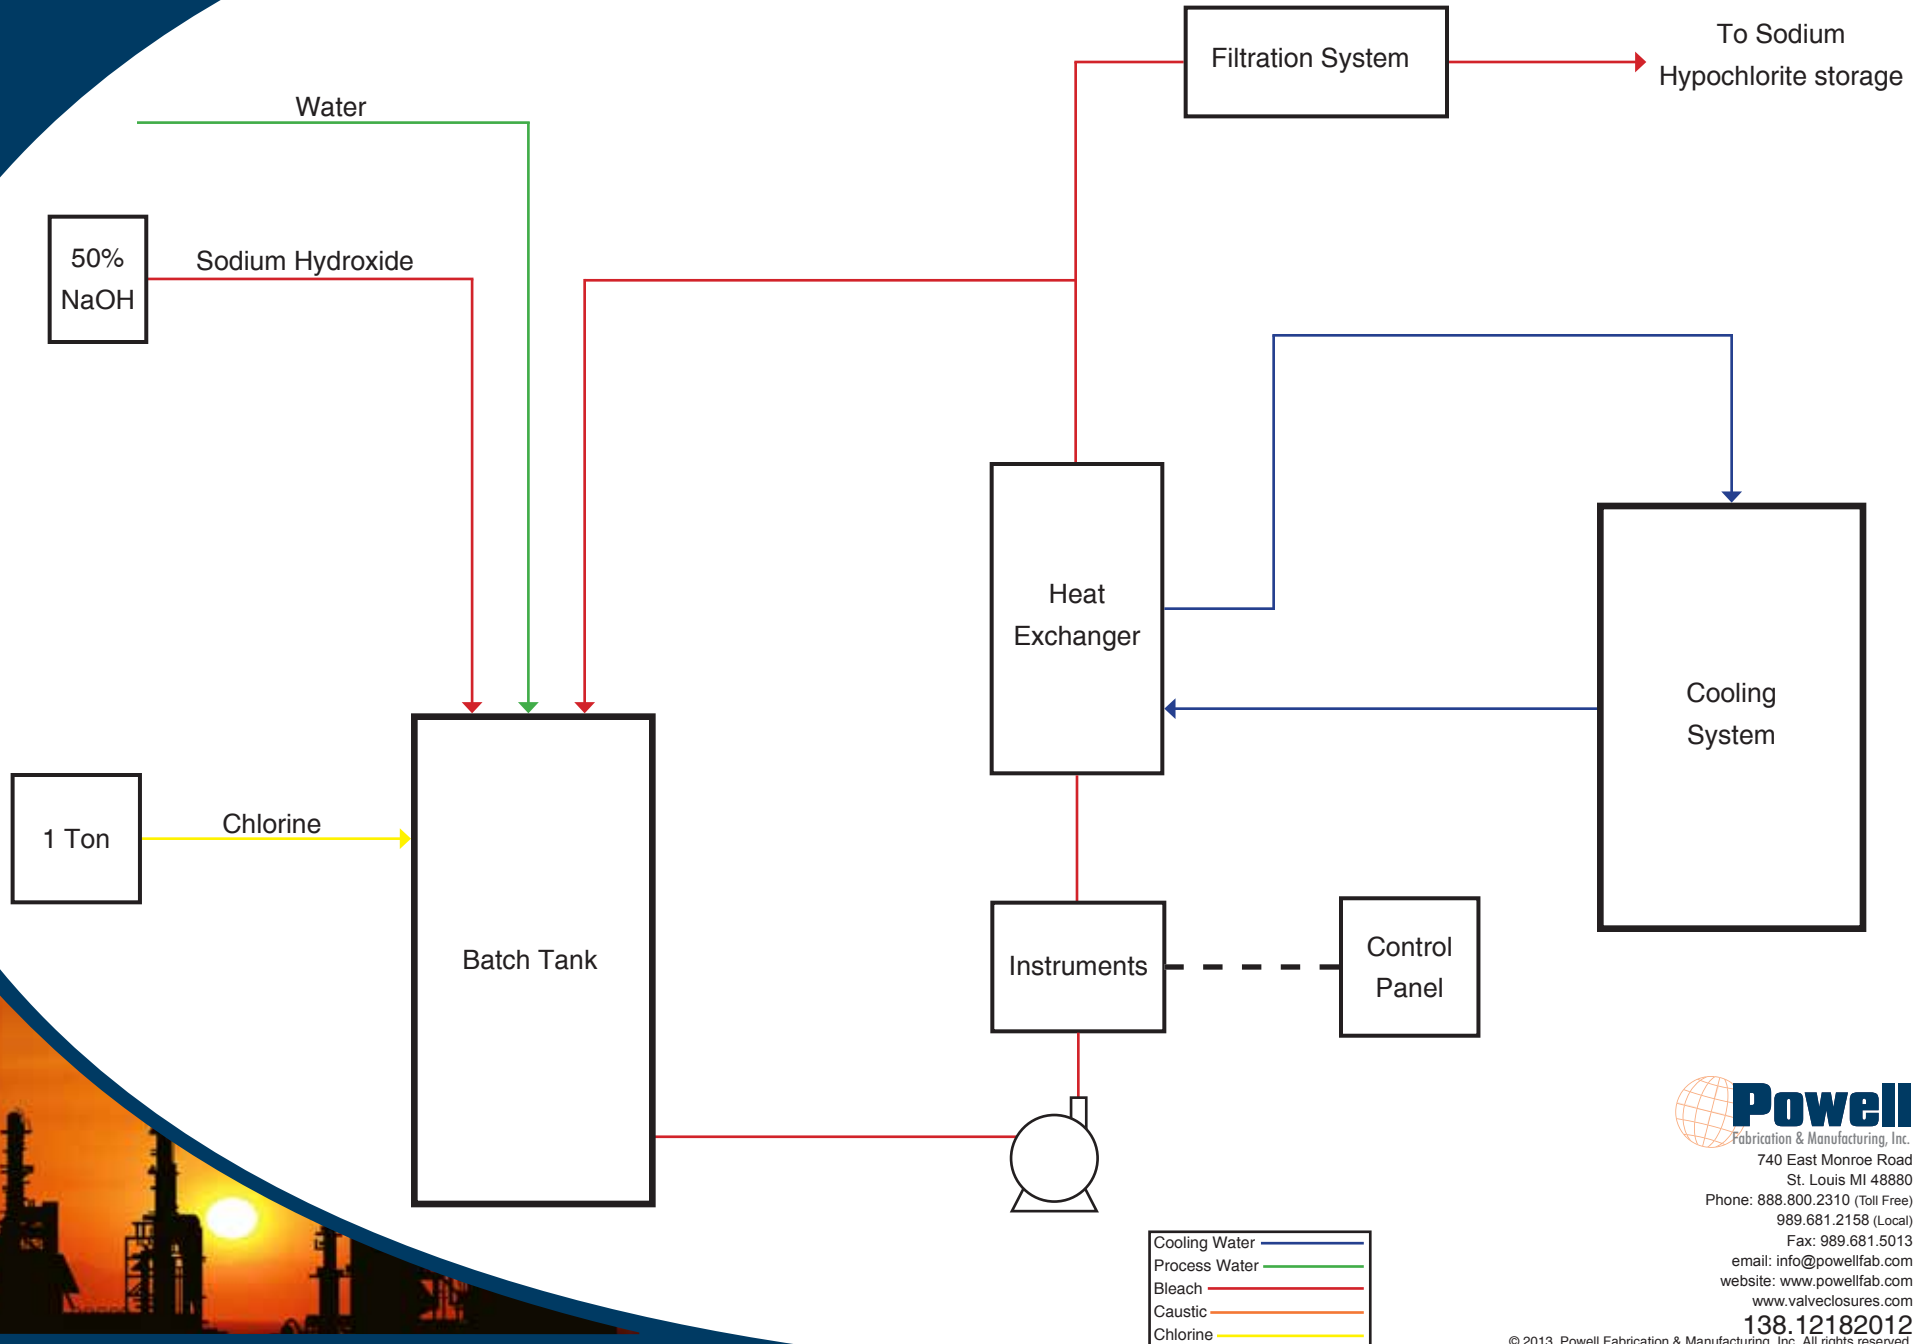

# Batch Bleach System Flow Sheet

Cooling Water	Blue
Process Water	Green
Bleach	Red
Caustic	Orange
Chlorine	Yellow